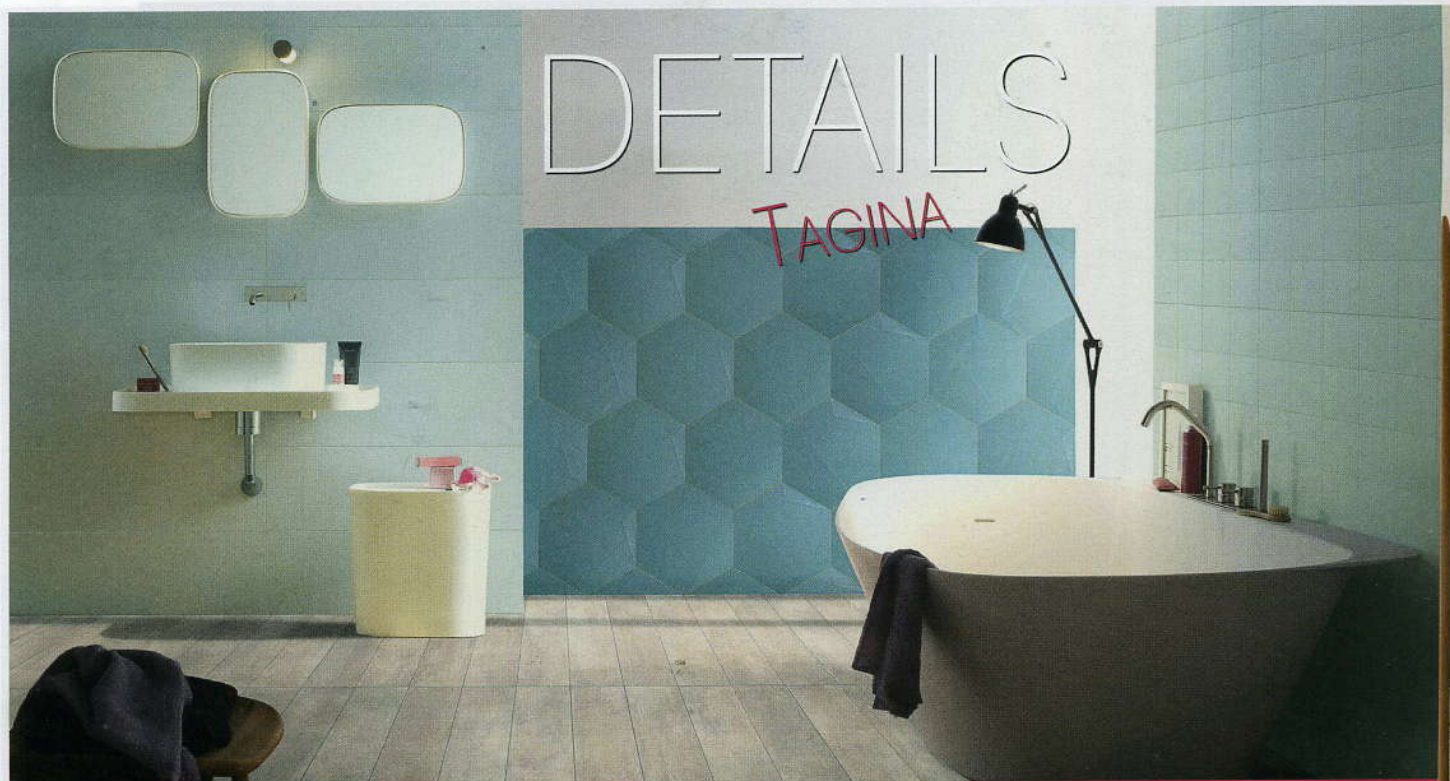

TILE

International

Cersaie 2015

Interviews, news, projects & much more...

Search Tile Edizioni and MaterialiCasa

ISSUU

Drawing inspiration from traditional and contemporary design, the **Details** collection is ideal for both floor and wall coverings. Available in an attractive palette of pastels and neutrals, it adds a welcome dash of character to every

environment. The collection comes with either a matt or gloss finish, and turns ceramic into a fully fledged furnishing element that meets the needs of traditionalists and fans of the most sophisticated design. The material's distinctive,

three-dimensional graphic finish offers a highly evocative decorative motif. Details is available in nine colours in sizes 30x90, 30x30, 15x15 and in a hexagonal format, for both floor and wall applications.