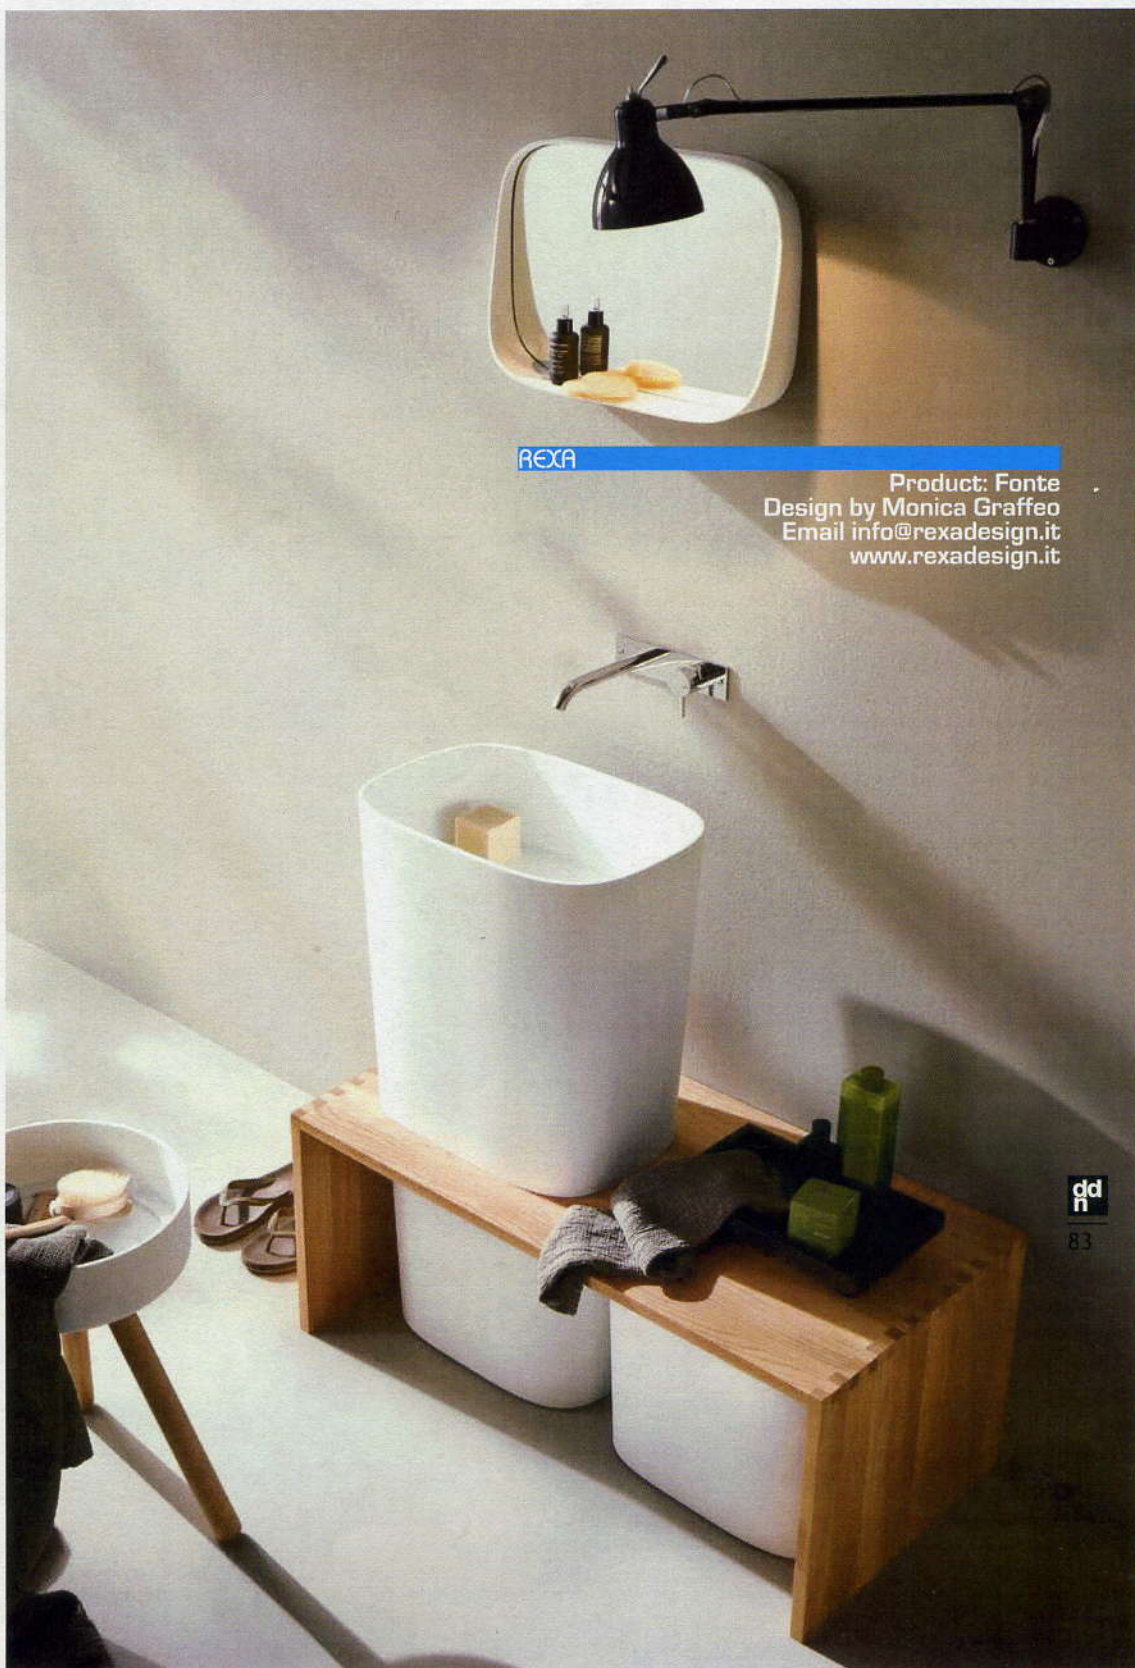

REXA

Product: Fonte
Design by Monica Graffeo
Email info@rexadesign.it
www.rexadesign.it