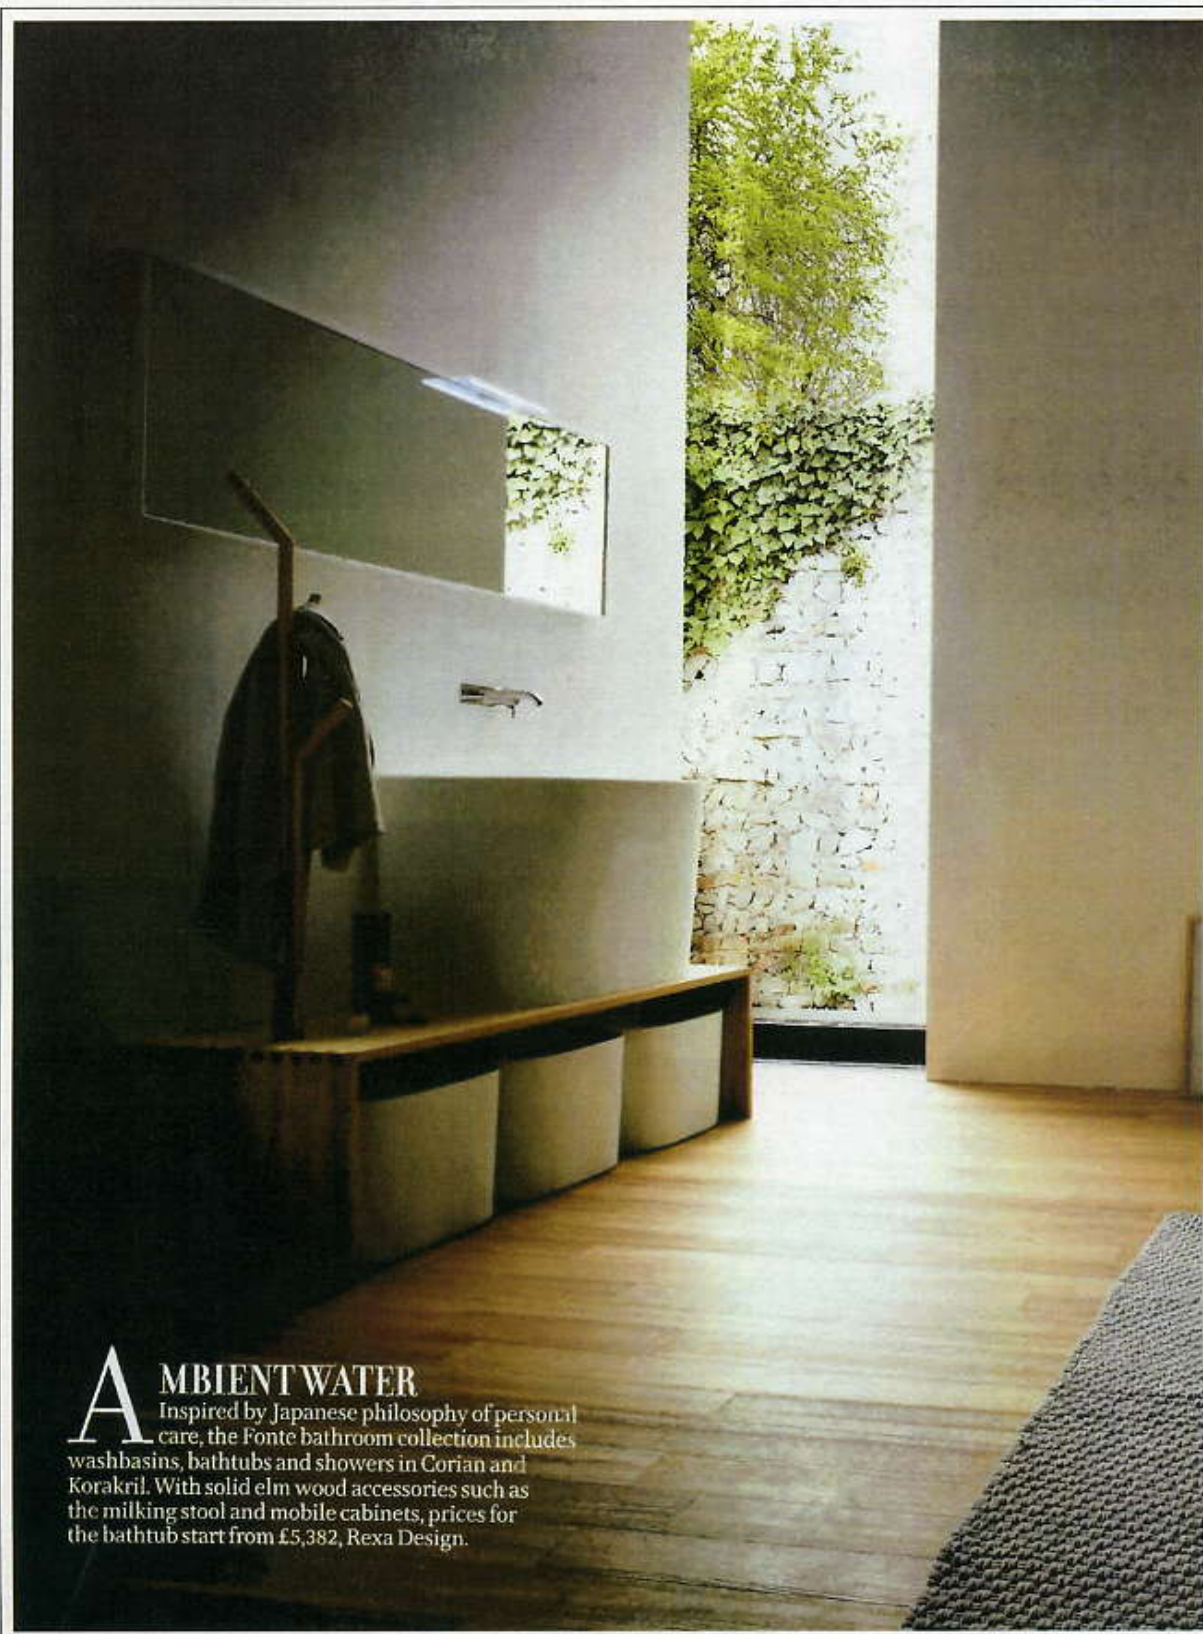

ESSENTIAL GUIDE
**LAUNDRY &
BOOT ROOMS**

DESIGNER BATHROOMS • WASHING MACHINES • SHOWERHEADS • BEDROOM STORAGE

KITCHEN & BATHROOM GALLERY

*The latest creative living
ideas for stylish homes*

SLEEK SPACE

Puro Design's Glass Collection gives contemporary kitchen living an edge with the use of gloss or matt lacquered glass finishes in black, white, cobalt, coffee or grey shades. Made to order in Italy, it's £POA.

AMBIENT WATER

Inspired by Japanese philosophy of personal care, the Fonte bathroom collection includes washbasins, bathtubs and showers in Corian and Korakril. With solid elm wood accessories such as the milking stool and mobile cabinets, prices for the bathtub start from £5,382, Rexa Design.